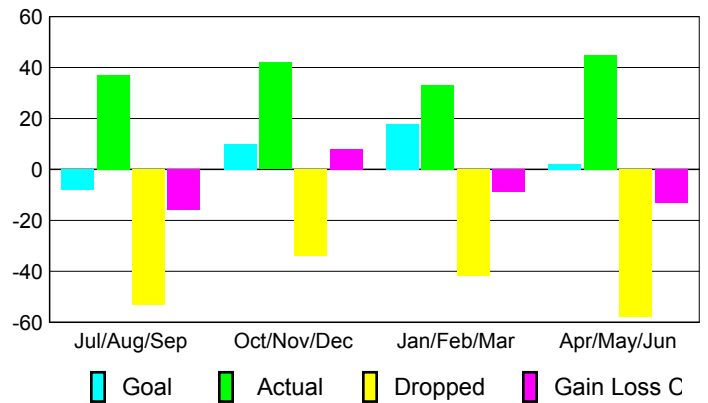

Membership Results 2009-2010

Goal, New, Dropped, Gain/Loss

Comparison of Membership Gain/Loss

Current Year Compared to the Previous Year