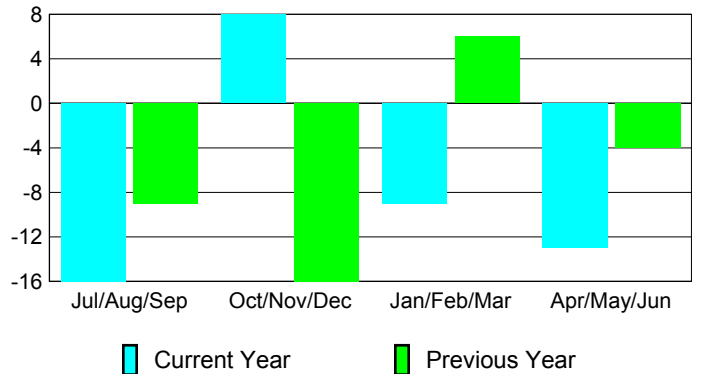

Membership Results
2009-2010

Membership
2008-2009

Month	Net Memb Goal	Actual New Memb	Actual Dropped Memb	Gain/Loss of Memb	Gain/Loss of Memb
Jul/Aug/Sep	-8	37	-53	-16	-9
Oct/Nov/Dec	10	42	-34	8	-16
Jan/Feb/Mar	18	33	-42	-9	6
Apr/May/June	2	45	-58	-13	-4
Totals	22	157	-187	-30	-23

Membership Results 2009-2010

Goal, New, Dropped, Gain/Loss

Comparison of Membership Gain/Loss

Current Year Compared to the Previous Year

Gender Comparison 2009-2010

Jul/Aug/Sep

Oct/Nov/Dec

Jan/Feb/Mar

Apr/May/June

Male

Female